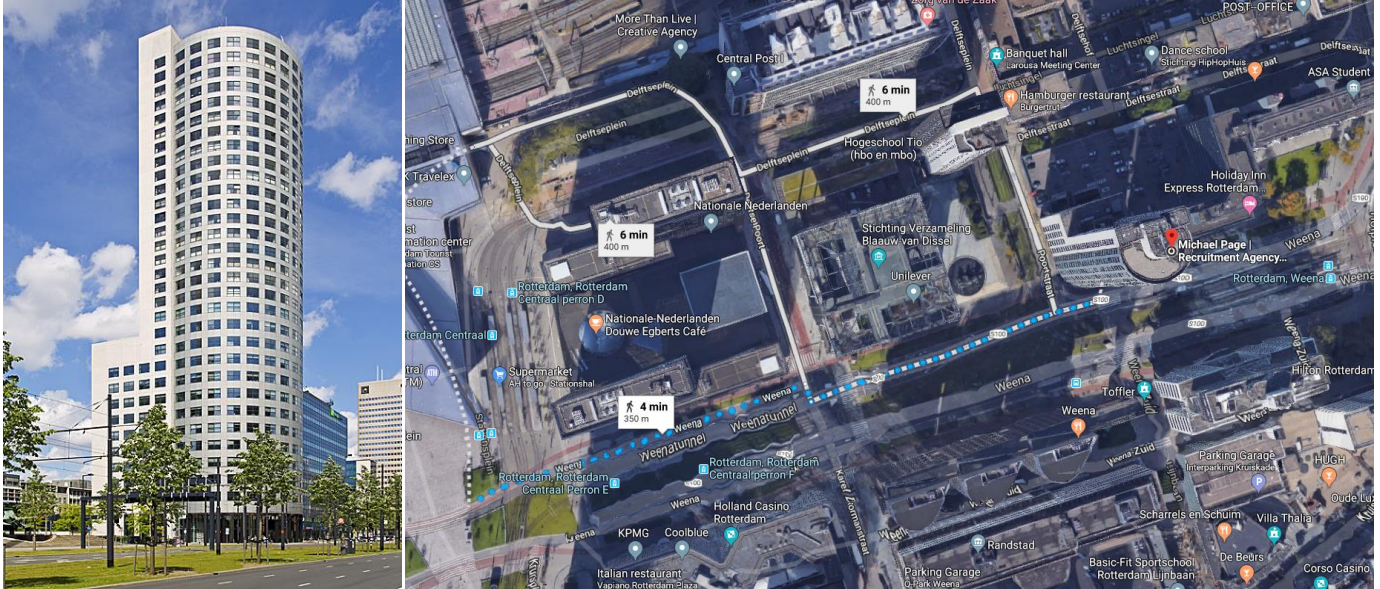

## Route description to Michael Page Rotterdam

#### From Amsterdam

A4/E19 direction knooppunt Badhoevedorp - A20 Ring Rotterdam (Oost) - follow the signs "Centrum - Schieweg" - "Schiekade" - roundabout "Hofplein" 2nd turn on to Coolingsingel – turn right at the first occasion on to Kruiskade – turn right at the end of this street – On your right hand side you will see Weena parking lot – when you come out of the parking turn right and then the first left. Cross over to the Weena, our office is across the street (Building Houthoff Buruma)

#### From Utrecht

A12 Ring Utrecht - at knooppunt Oudenrijn, follow A12 Rotterdam/Den Haag - A20/E25 Rotterdam - follow the signs "Centrum - Schieweg" - "Schiekade" - roundabout "Hofplein" 2nd turn to Coolingsingel – turn right at the first occasion on to Kruiskade - turn right at the end of this street – On your right hand side you will see Weena parking lot– when you come out of the parking turn right and then the first left. Cross over to the Weena, our office is across the street (Building Houthoff Buruma)

### By public transport

Train + metro: Rotterdam CS, a 5 minute walk

Tram: All lines stops at CS or Weena